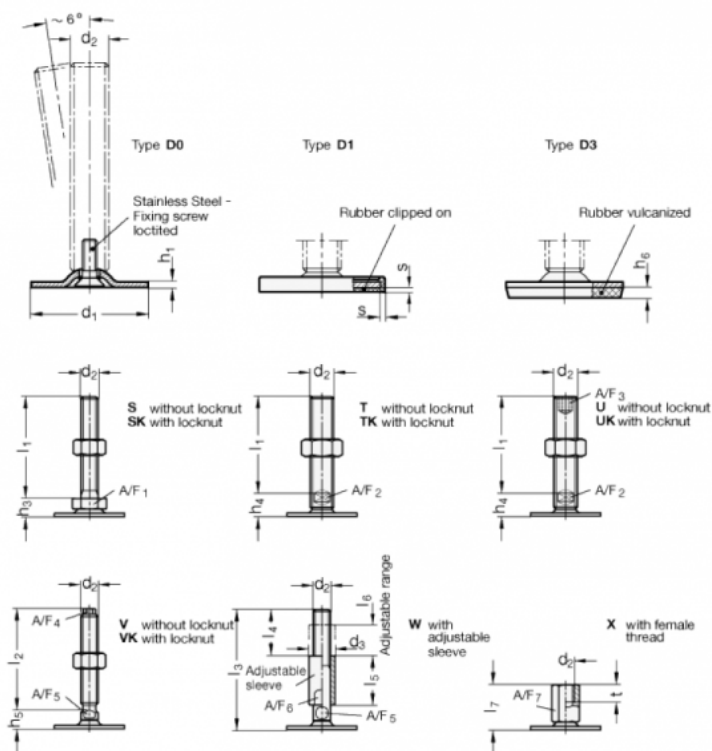

Article number: 204160M16100D3TK
 Description: E+G levelling foot
 GN 41-60-M16-100-D3-TK
 Note: TK With nut, Wrench flat at the bottom

Measures

- A/F2 = 12
- d1 = 60
- d2 = M16
- h1 = 2.5
- h4 = 17
- h6 = 4.5
- l1 = 100
- s =